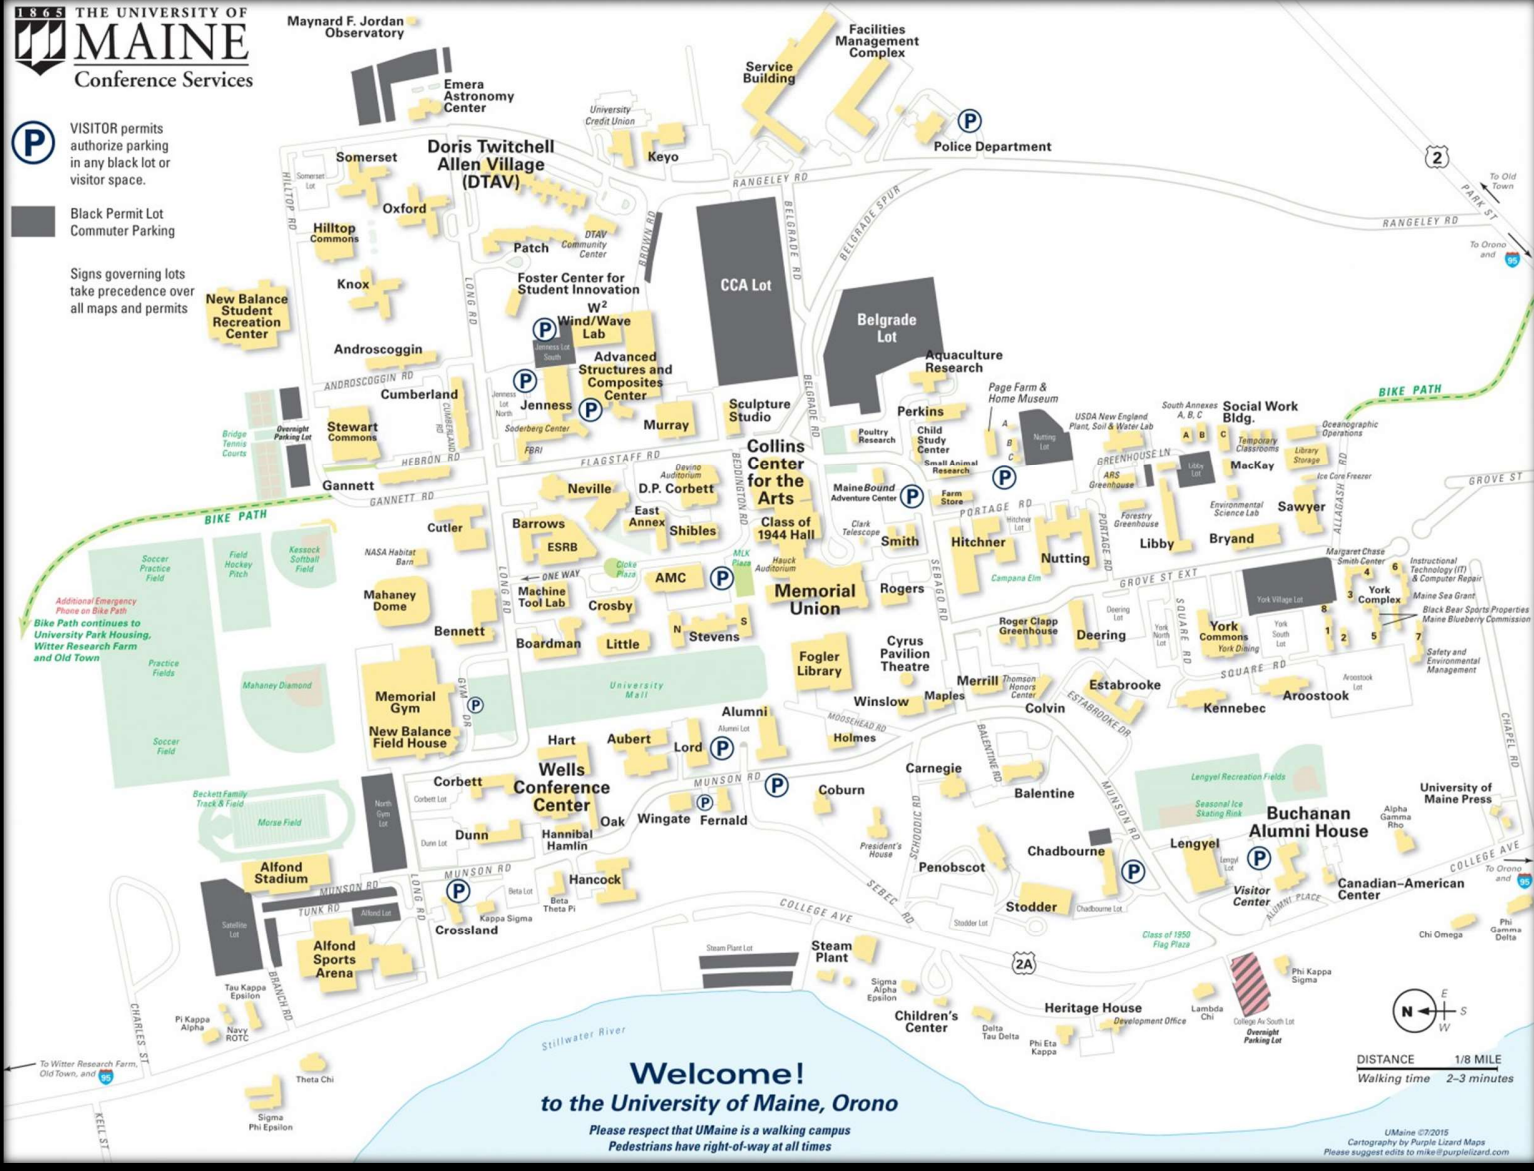

P VISITOR permits authorize parking in any black lot or visitor space.

■ Black Permit Lot Commuter Parking

Signs governing lots take precedence over all maps and permits

Welcome!
to the University of Maine, Orono

Please respect that UMaine is a walking campus
Pedestrians have right-of-way at all times

DISTANCE 1/8 MILE
Walking time 2-3 minutes