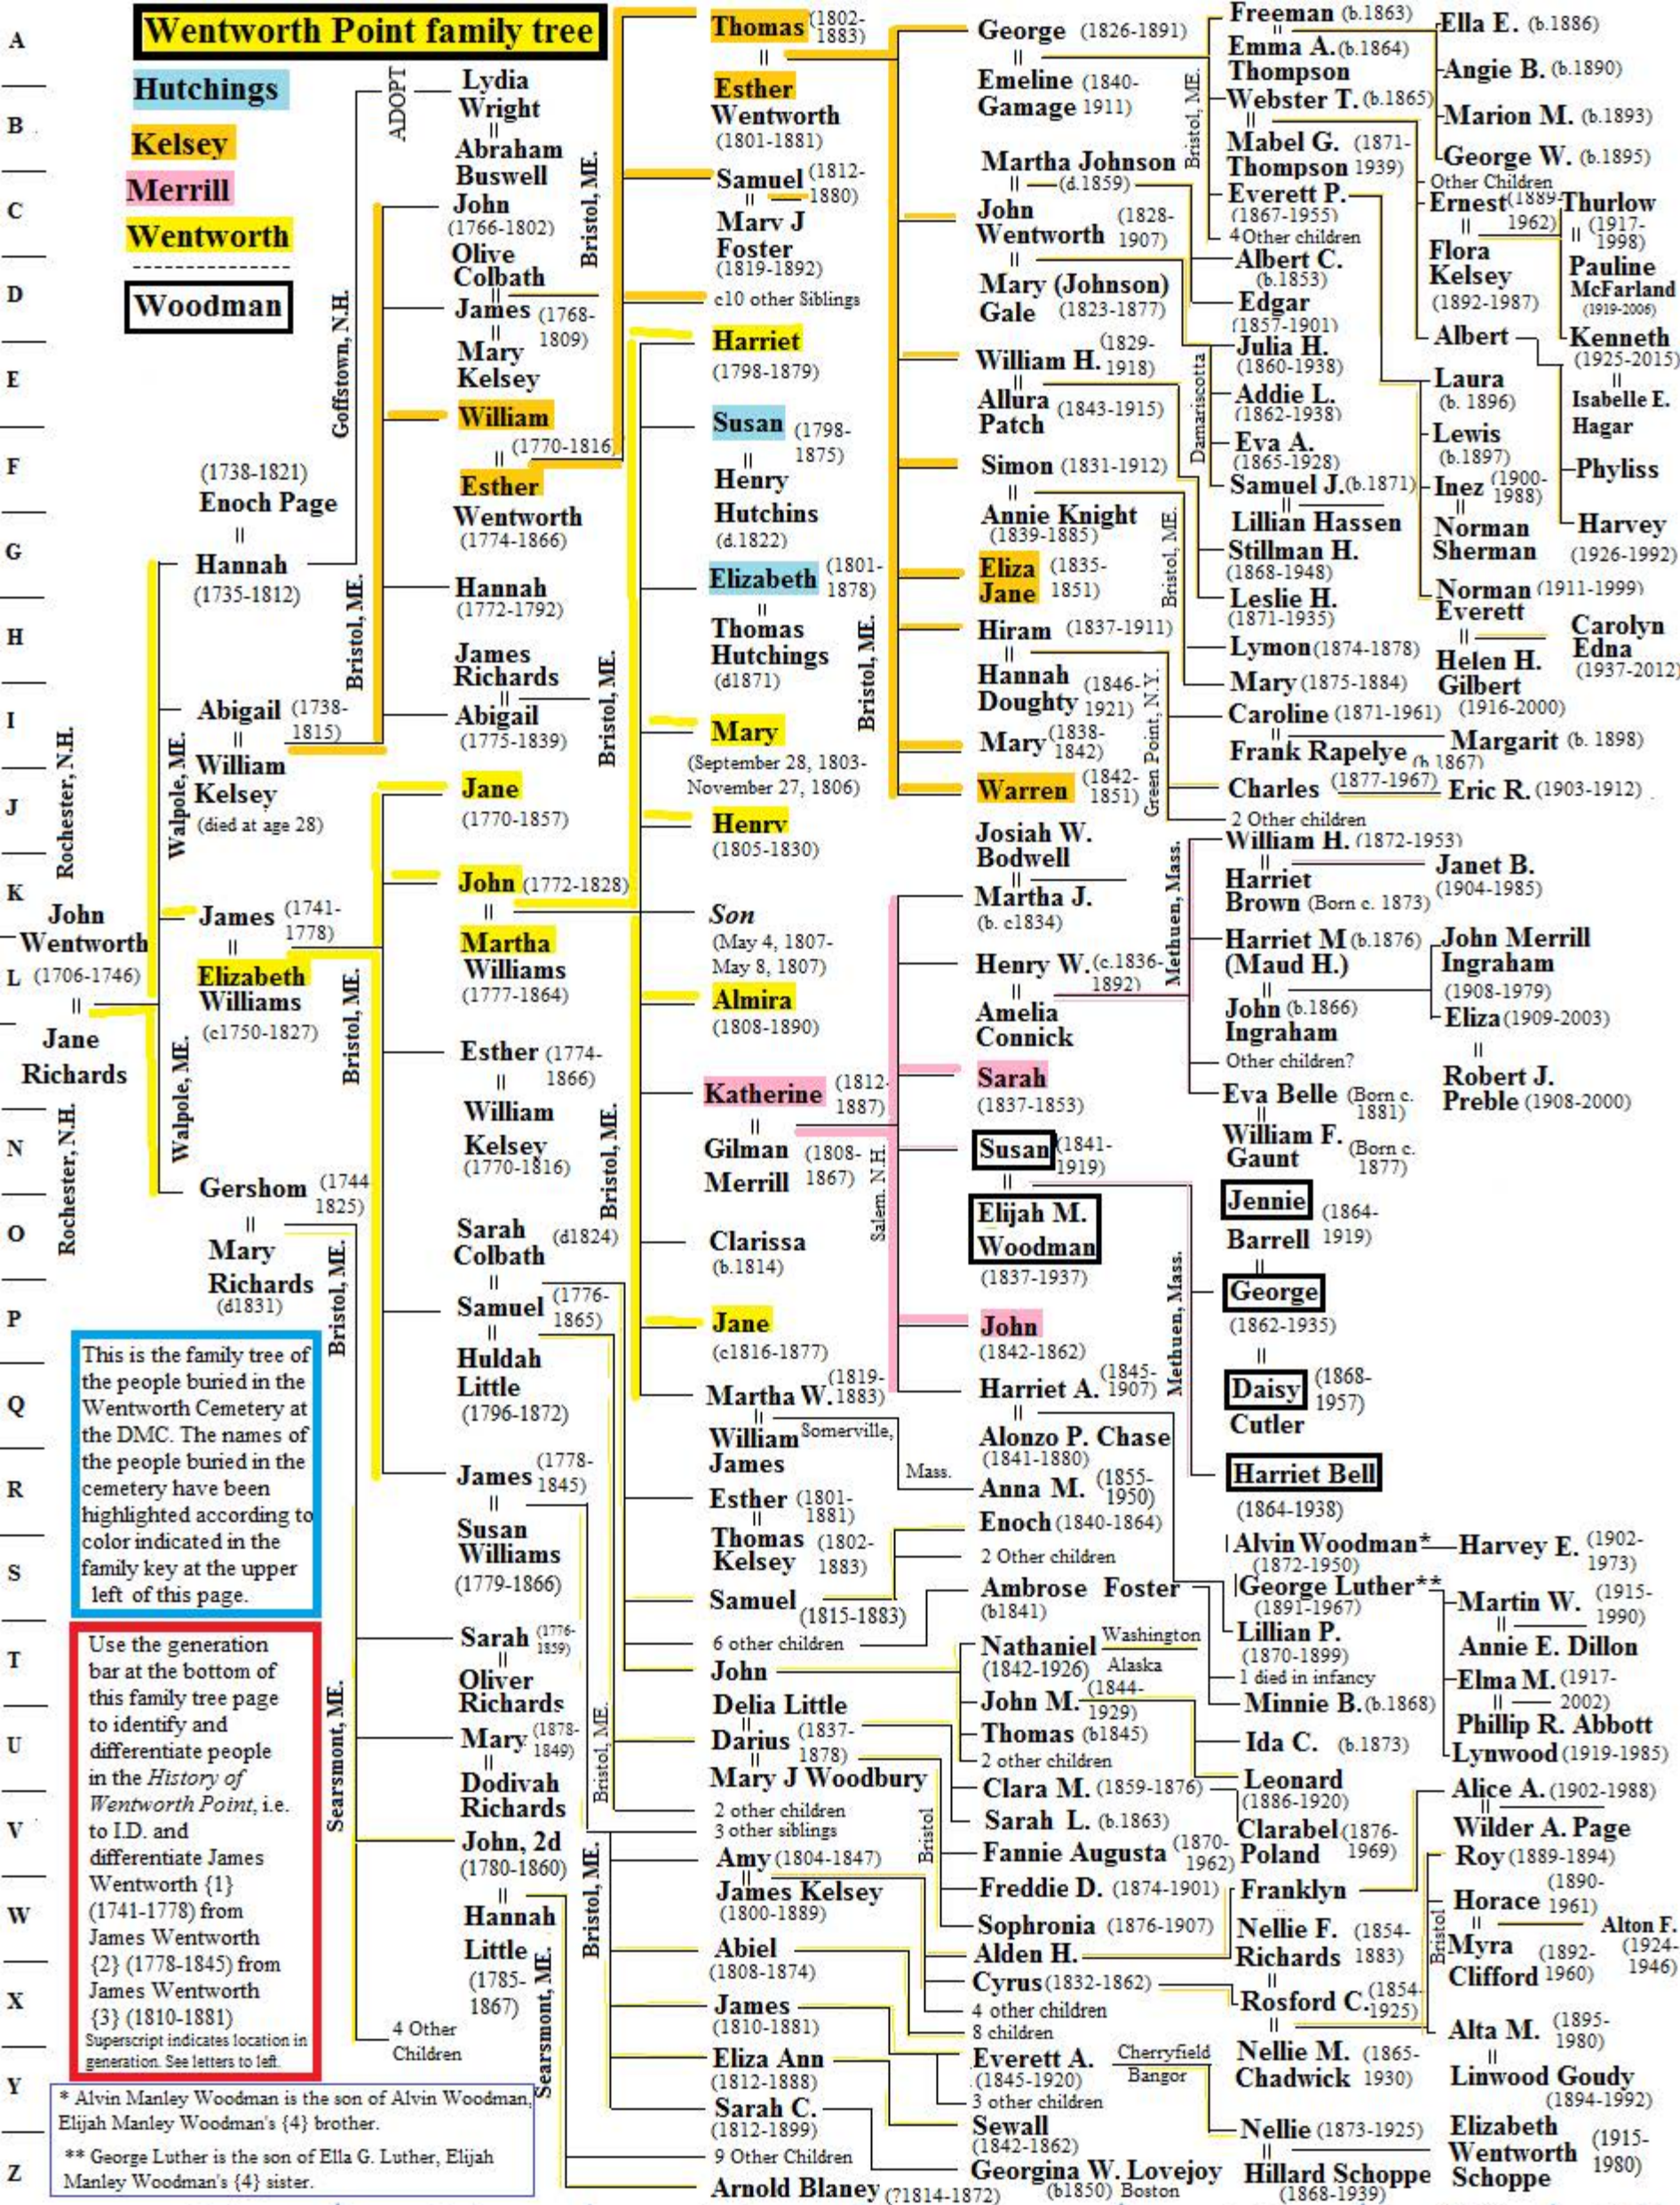

1-2017

Wentworth Point Family Tree

Randy Lackovic

University of Maine - Main, randy.lackovic@umit.maine.edu

Follow this and additional works at: http://digitalcommons.library.umaine.edu/dmc_documents

 Part of the [Genealogy Commons](#), [Other History Commons](#), and the [United States History Commons](#)

Repository Citation

Lackovic, Randy, "Wentworth Point Family Tree" (2017). *Darling Marine Center Historical Documents*. 18.
http://digitalcommons.library.umaine.edu/dmc_documents/18

This Other is brought to you for free and open access by DigitalCommons@UMaine. It has been accepted for inclusion in Darling Marine Center Historical Documents by an authorized administrator of DigitalCommons@UMaine.

Wentworth Point family tree

- Hutchings
- Kelsey
- Merrill
- Wentworth
- Woodman

This is the family tree of the people buried in the Wentworth Cemetery at the DMC. The names of the people buried in the cemetery have been highlighted according to color indicated in the family key at the upper left of this page.

Use the generation bar at the bottom of this family tree page to identify and differentiate people in the *History of Wentworth Point*, i.e. to I.D. and differentiate James Wentworth {1} (1741-1778) from James Wentworth {2} (1778-1845) from James Wentworth {3} (1810-1881). Superscript indicates location in generation. See letters to left.