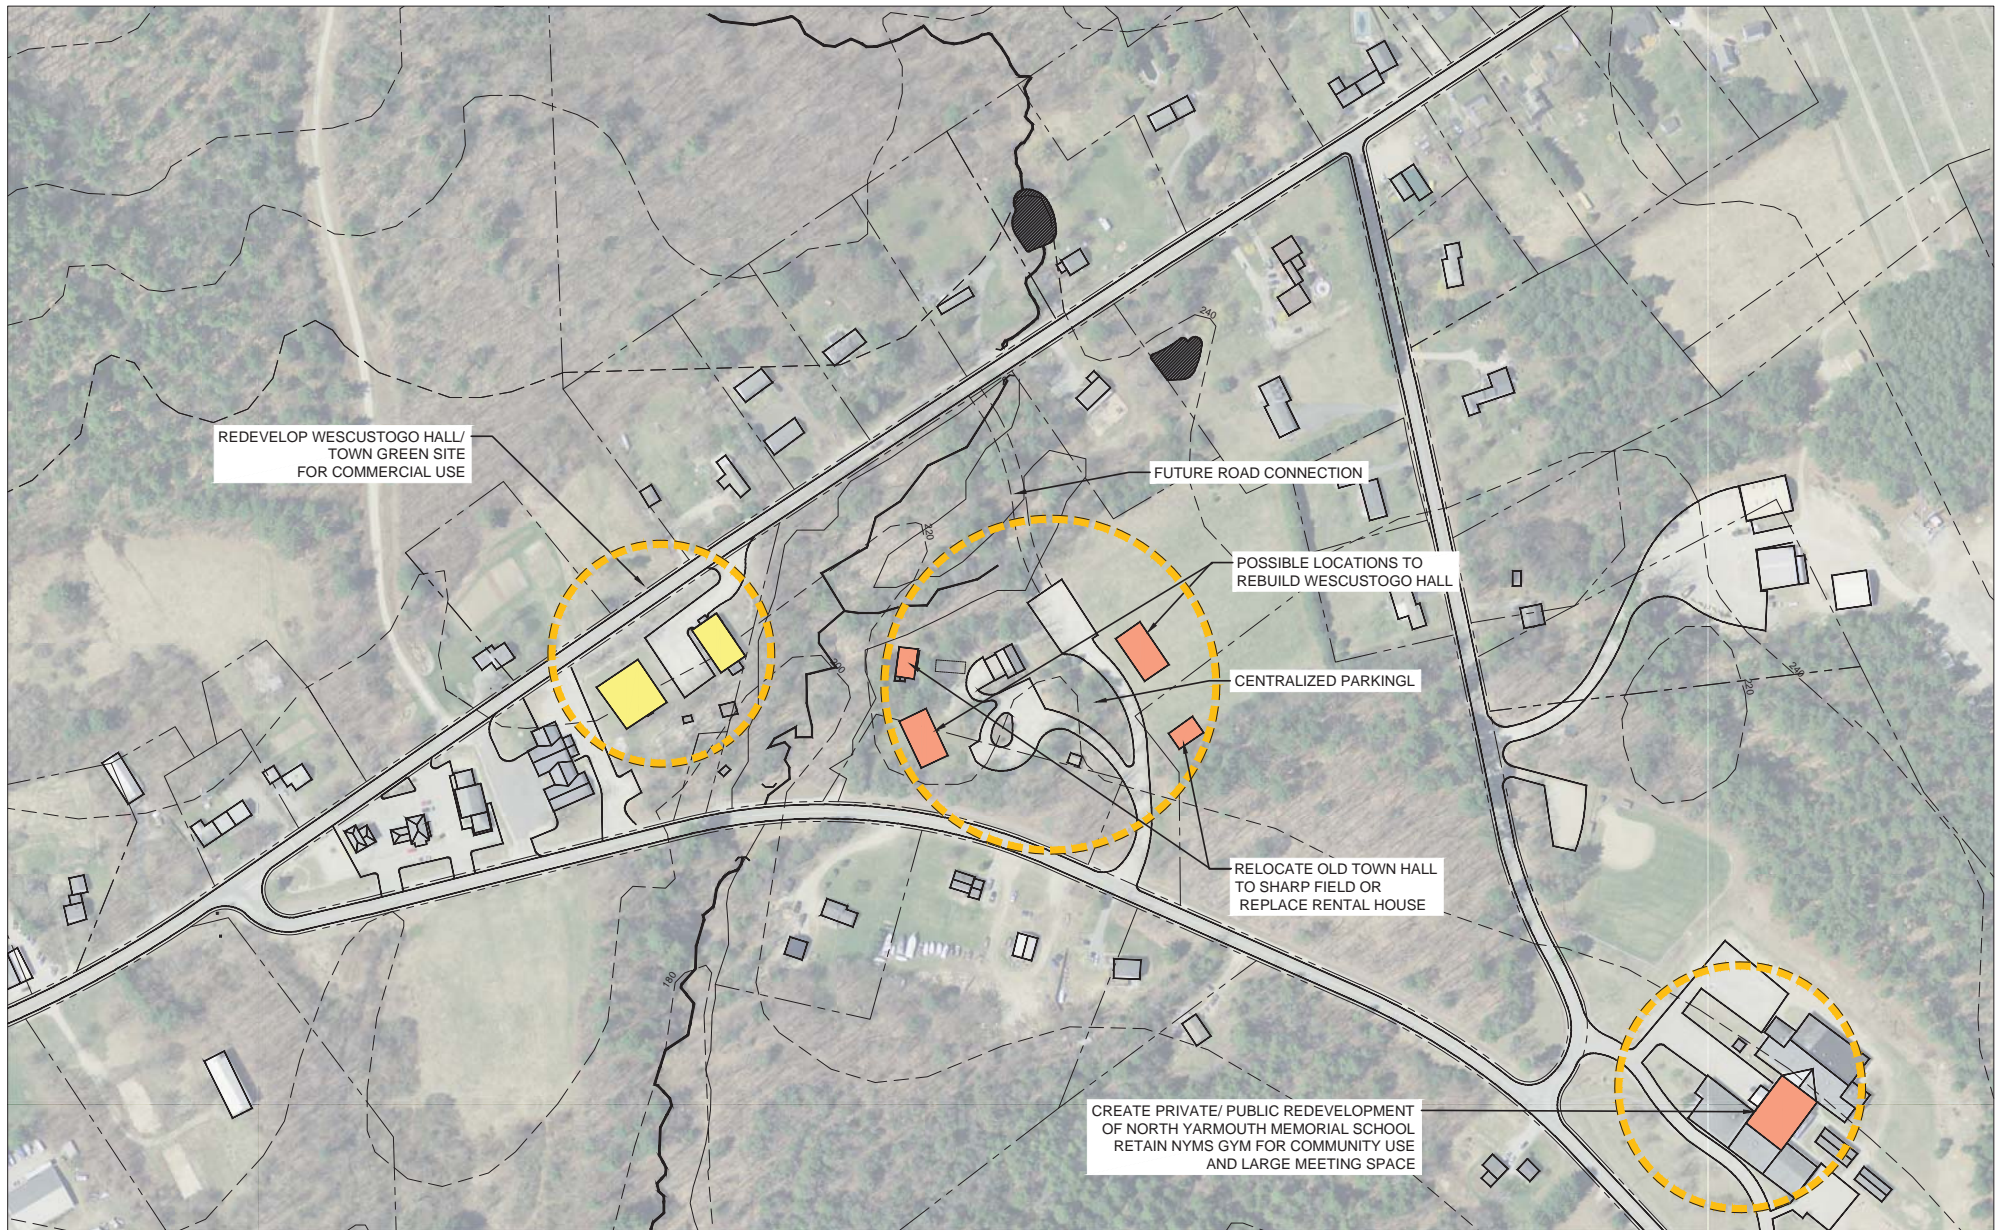

NORTH YARMOUTH TOWN CENTER

October, 2013

OPTION #1

NORTH YARMOUTH TOWN CENTER

October, 2013

OPTION #2

SELL ALL TOWN FACILITIES AND
LAND IN TRIANGLE
FOR COMMERCIAL DEVELOPMENT

CONVERT NORTH YARMOUTH MEMORIAL SCHOOL
TO FULL MUNICIPAL FACILITY.
CONSOLIDATE ALL TOWN FACILITIES

NORTH YARMOUTH TOWN CENTER

October, 2013

OPTION #3

CARROLL ASSOCIATES
LANDSCAPE ARCHITECTS
INCORPORATED
1000 WASHINGTON ST
PORTLAND, ME 04101

CARROLL ASSOCIATES
LANDSCAPE ARCHITECTS
1000 WASHINGTON STREET
PORTLAND, ME 04101
TEL: 603.883.1111 FAX: 603.883.1112

NORTH YARMOUTH TOWN CENTER

October, 2013

OPTION #4

NORTH YARMOUTH TOWN CENTER

October, 2013

OPTION #5