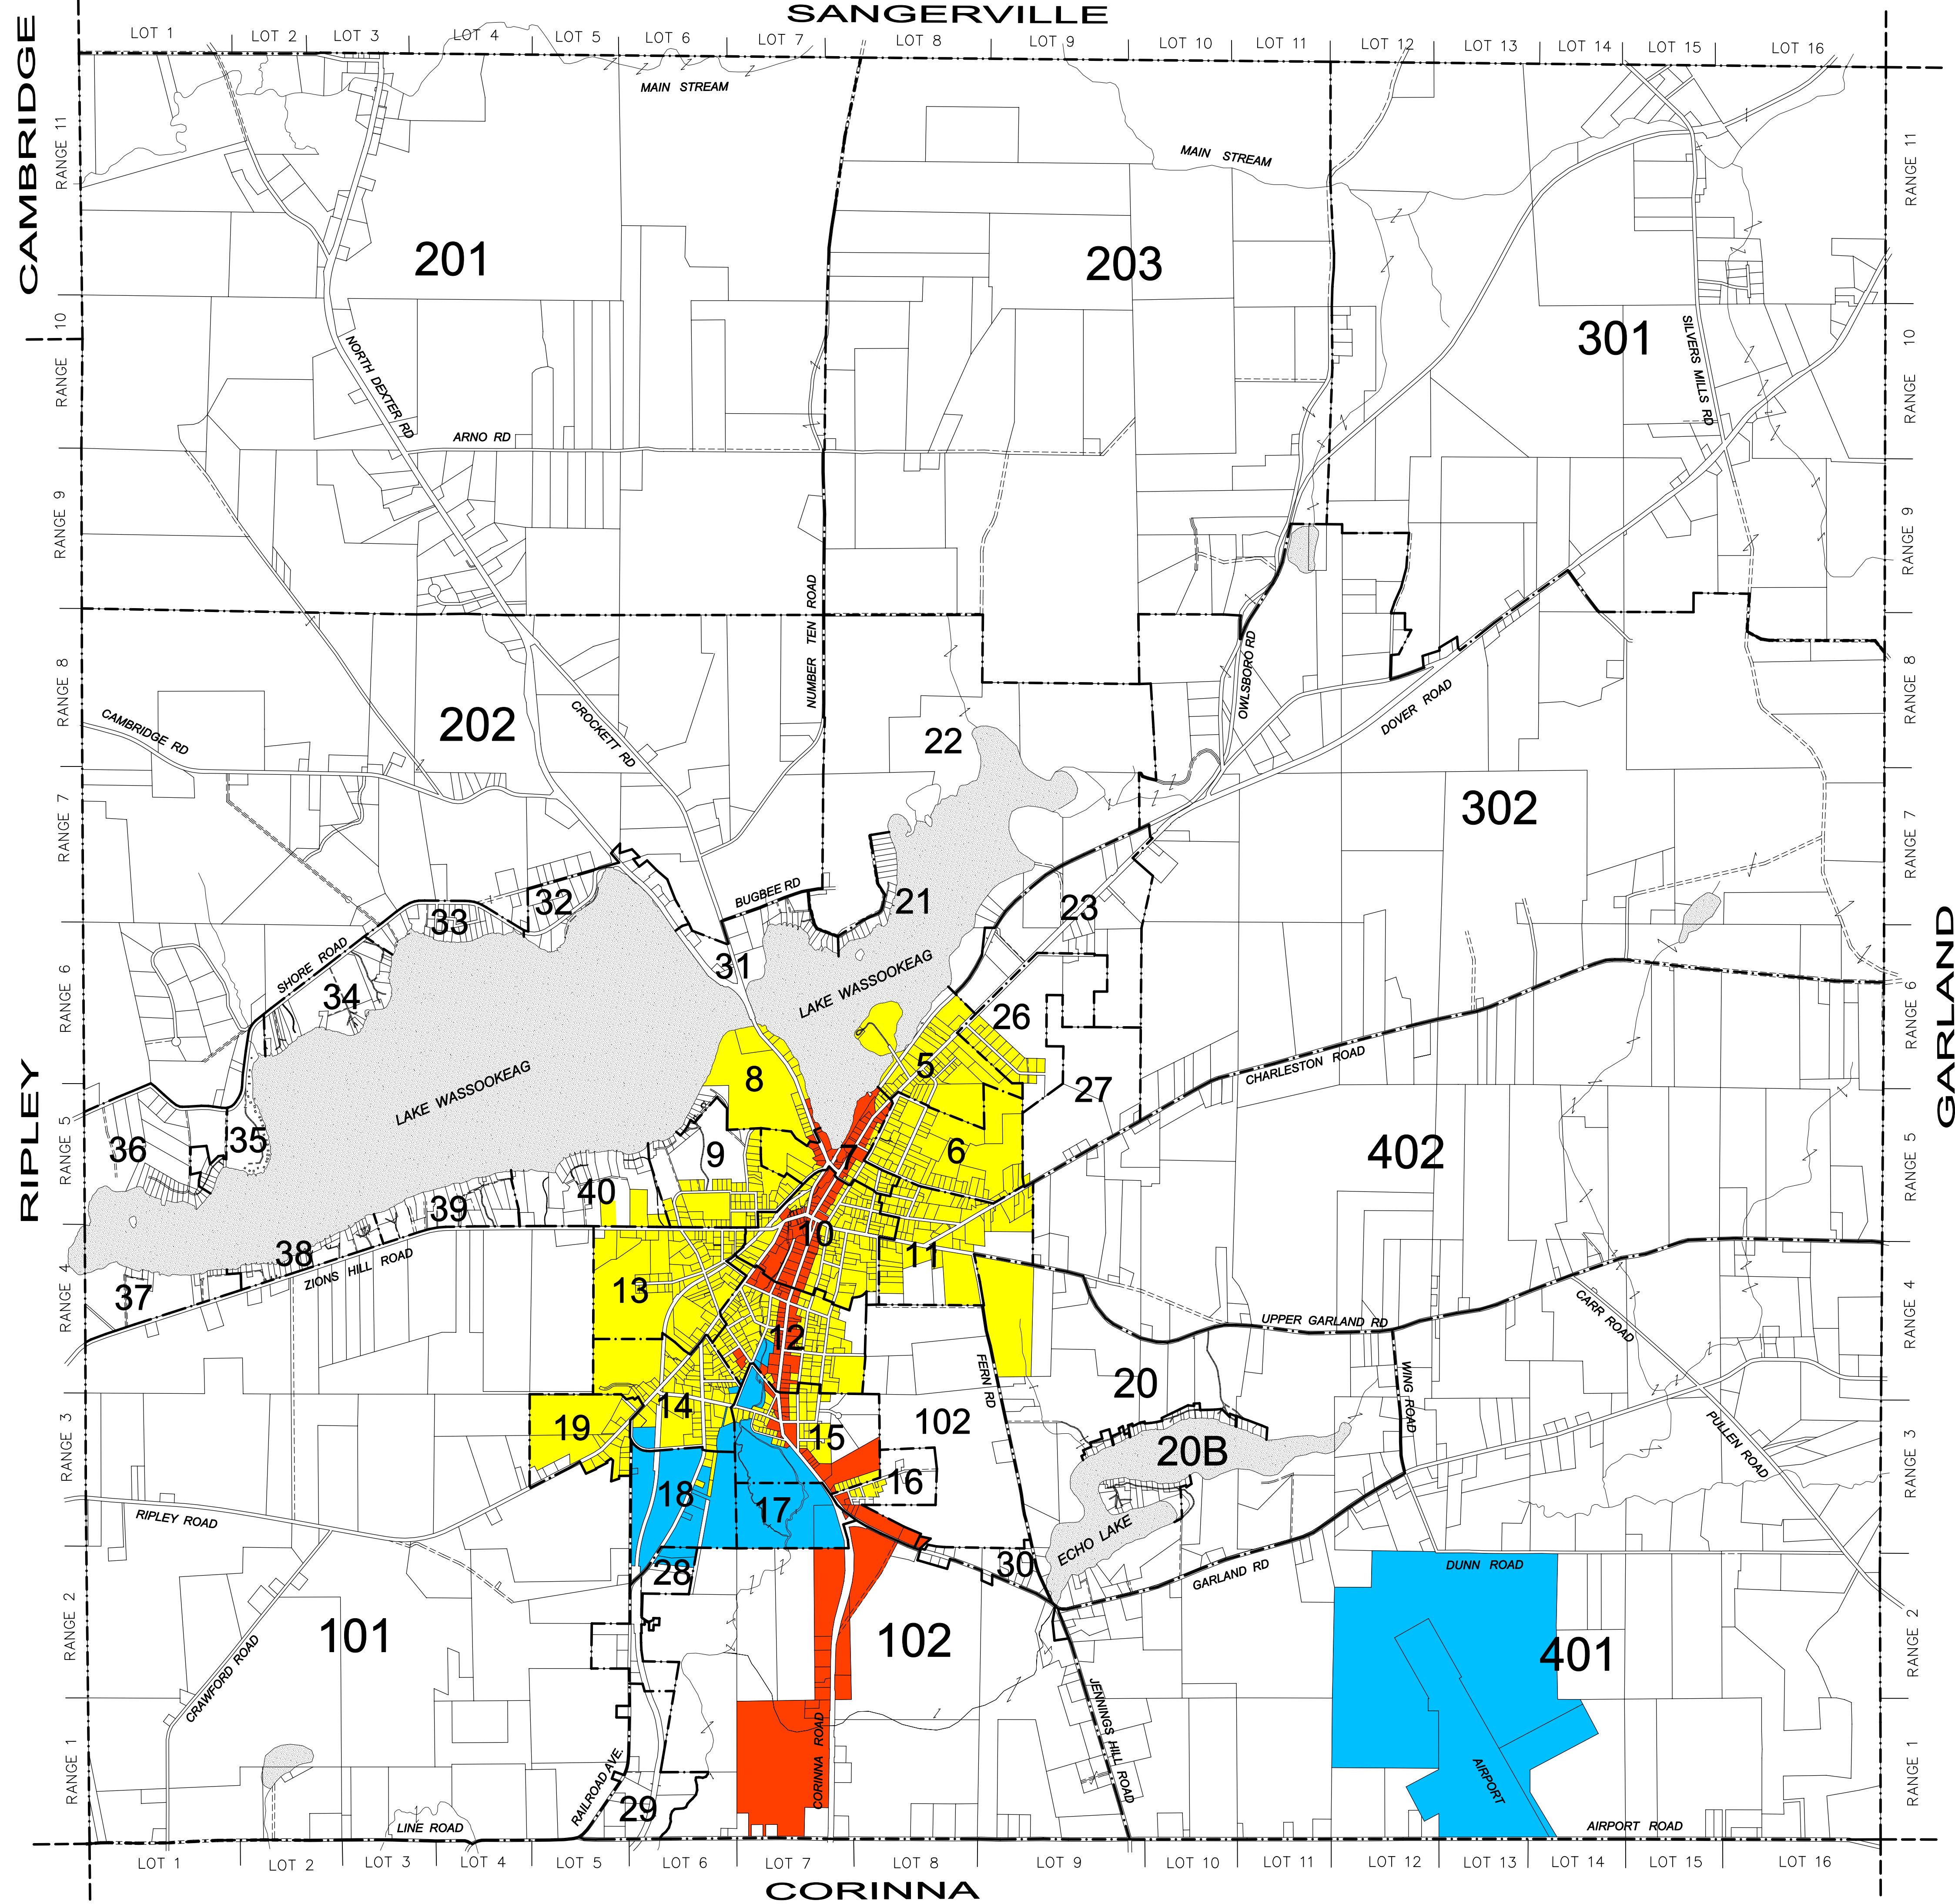

# Dexter Maine Zoning Map

Dexter, Me.

Follow this and additional works at: <https://digitalcommons.library.umaine.edu/towndocs>

---

## Repository Citation

Dexter, Me., "Dexter Maine Zoning Map" (2007). *Maine Town Documents*. 6704.  
<https://digitalcommons.library.umaine.edu/towndocs/6704>

This Map is brought to you for free and open access by DigitalCommons@UMaine. It has been accepted for inclusion in Maine Town Documents by an authorized administrator of DigitalCommons@UMaine. For more information, please contact [um.library.technical.services@maine.edu](mailto:um.library.technical.services@maine.edu).

TOWN OF  
**DEXTER**  
 PENOBSBOT  
 COUNTY  
 STATE OF MAINE  
 TAX MAPS  
 JUNE 2007

FOR TAX ASSESSMENT PURPOSES ONLY.  
 NOT TO BE USED FOR CONVEYANCES.

REVISION HISTORY	
Original	May 2001
	October 24, 2003
	March 14, 2006
	June 2007