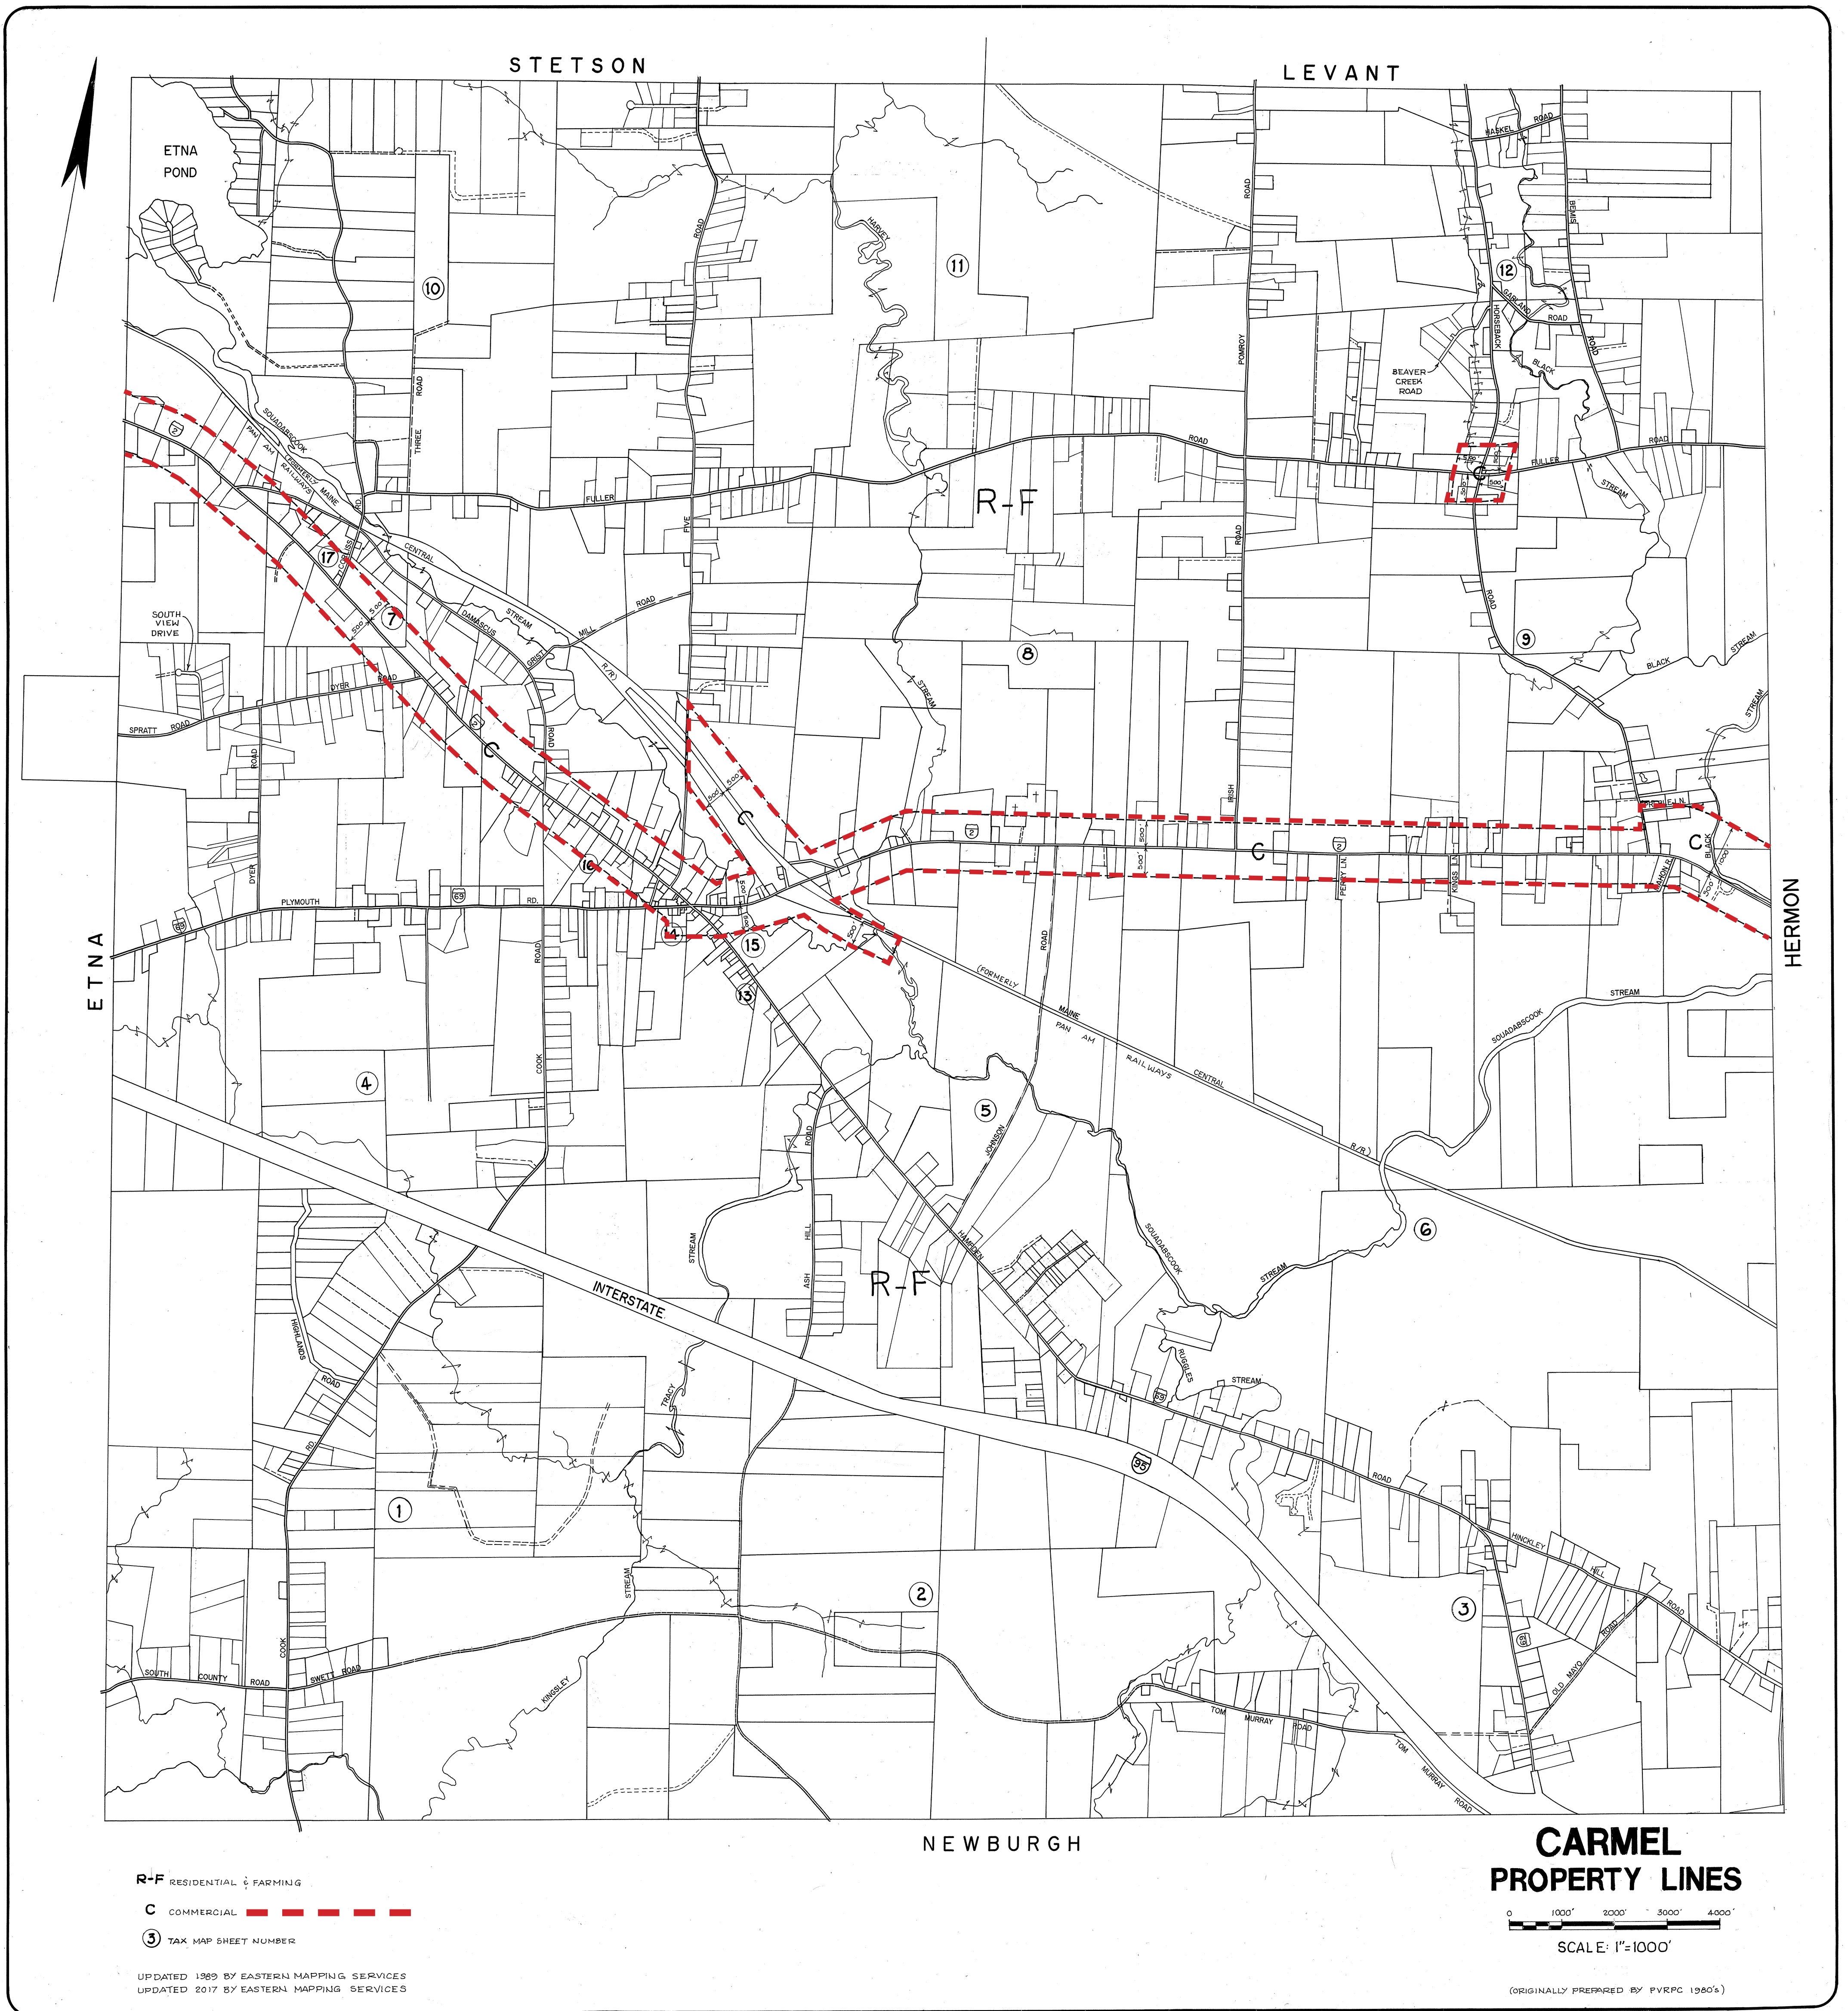

# TOWN OF CARMEL OFFICIAL ZONING MAP

CHAIRMAN - BOARD OF SELECTMEN

Attested: \_\_\_\_\_  
TOWN CERK / KEVIN HOWELL

“This is to certify that this Official Zoning Map supersedes and replaces the Official Zoning Map adopted June 18, 2001 as part of the Zoning Ordinance of Carmel, Penobscot County, Maine.”