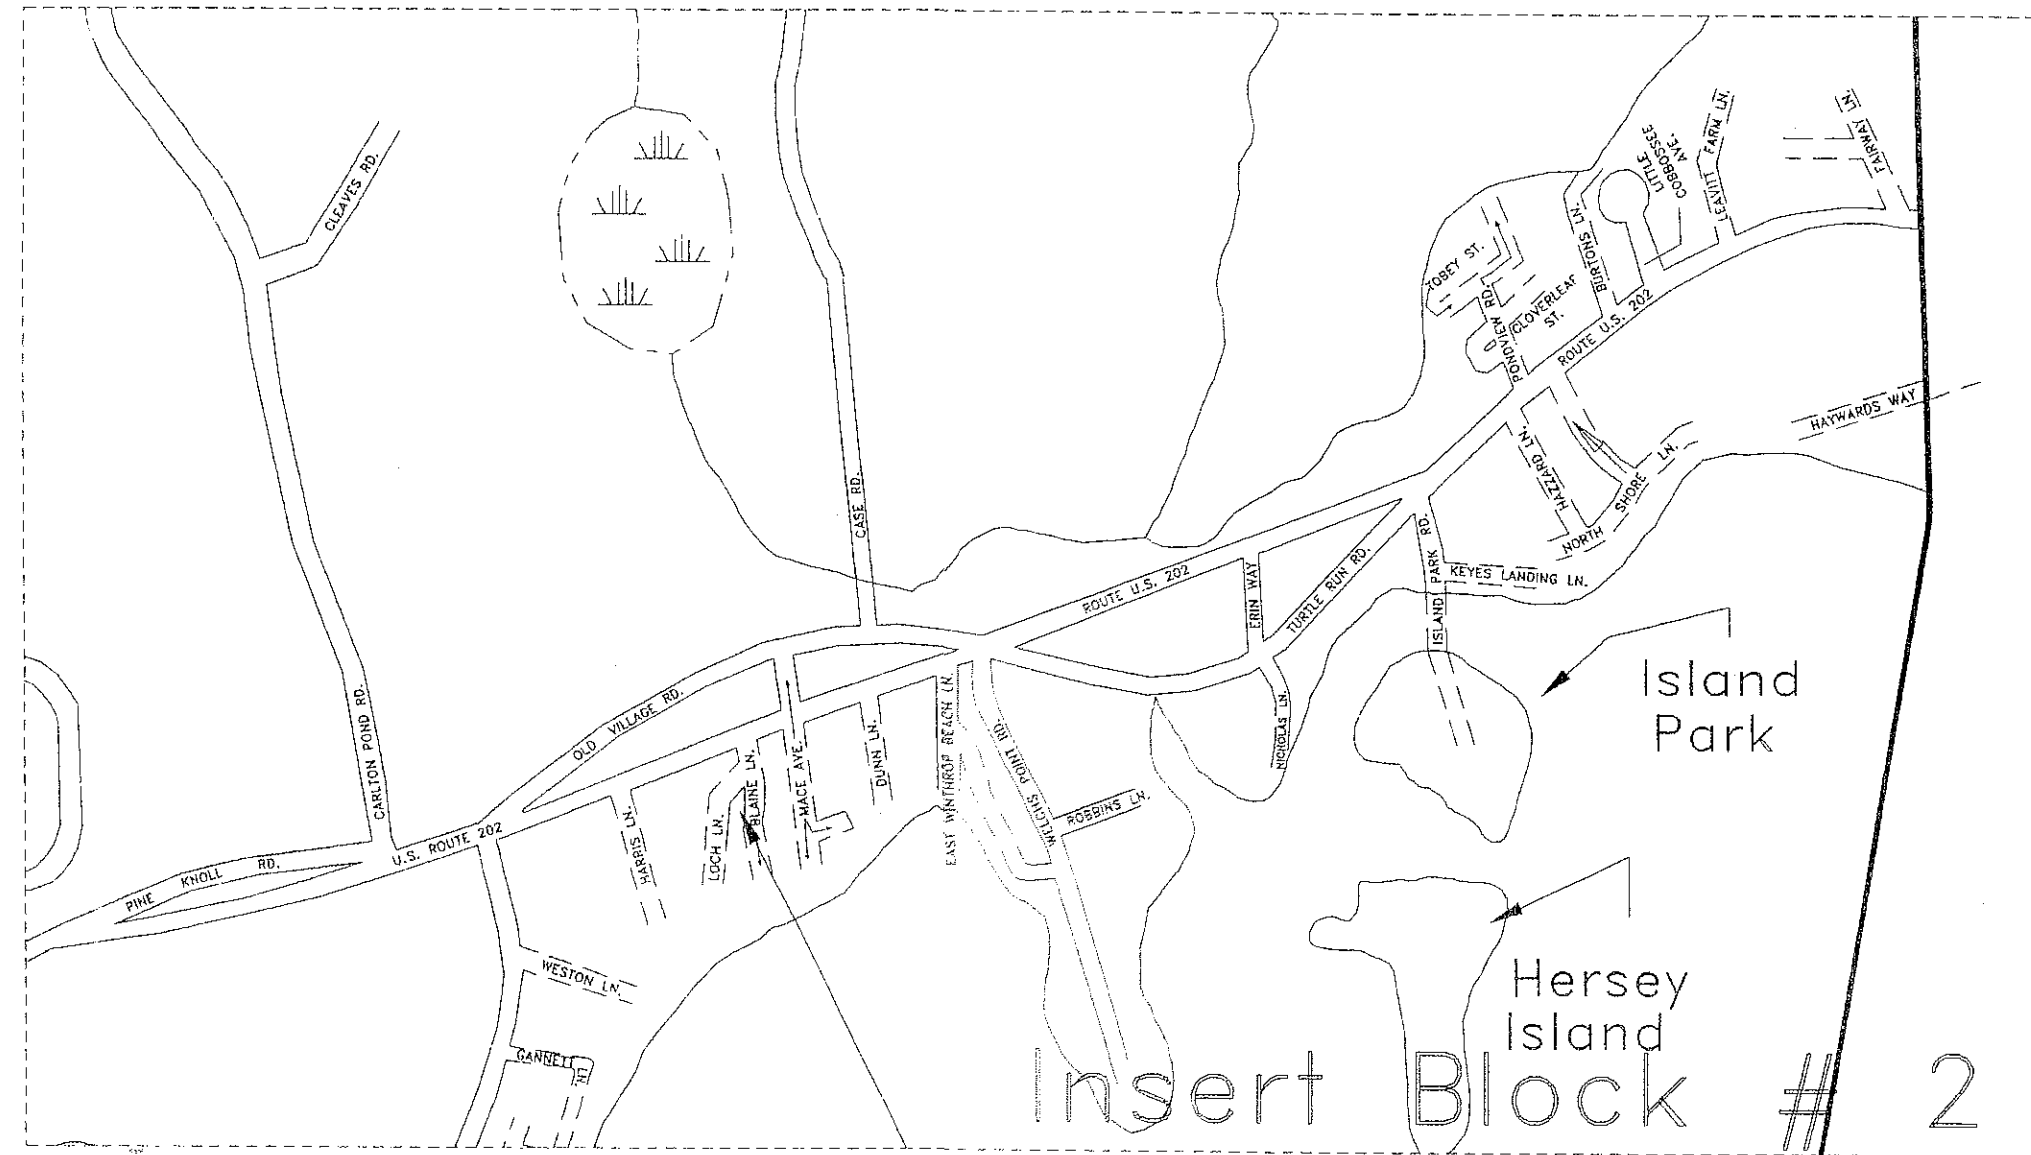

# Road Map, Town of Winthrop, Kennebec County, Maine

Winthrop (Me.)

James W. Sewall Co.

Follow this and additional works at: <https://digitalcommons.library.umaine.edu/towndocs>

---

## Repository Citation

Winthrop (Me.) and James W. Sewall Co., "Road Map, Town of Winthrop, Kennebec County, Maine" (2006). *Maine Town Documents*. 3111.

<https://digitalcommons.library.umaine.edu/towndocs/3111>

LEGEND

- MAP LIMITS -----
- MAP NUMBERS -----
- RURAL PHOTO CENTERS -----
- URBAN PHOTO CENTERS -----

**ROAD MAP**  
**TOWN OF**  
**WINTHROP**  
 KENNEBEC COUNTY, MAINE  
**2006**

Update APRIL 1, 2005  
 Originals Prepared by James W. Sewall Co. Oldtown, Maine

UPDATE BY THE TOWN OF WINTHROP WINTHROP, MAINE  
 SCALE  
 500 0 1000 2000 3000 4000 5000 6000 7000 8000 9000 10,000