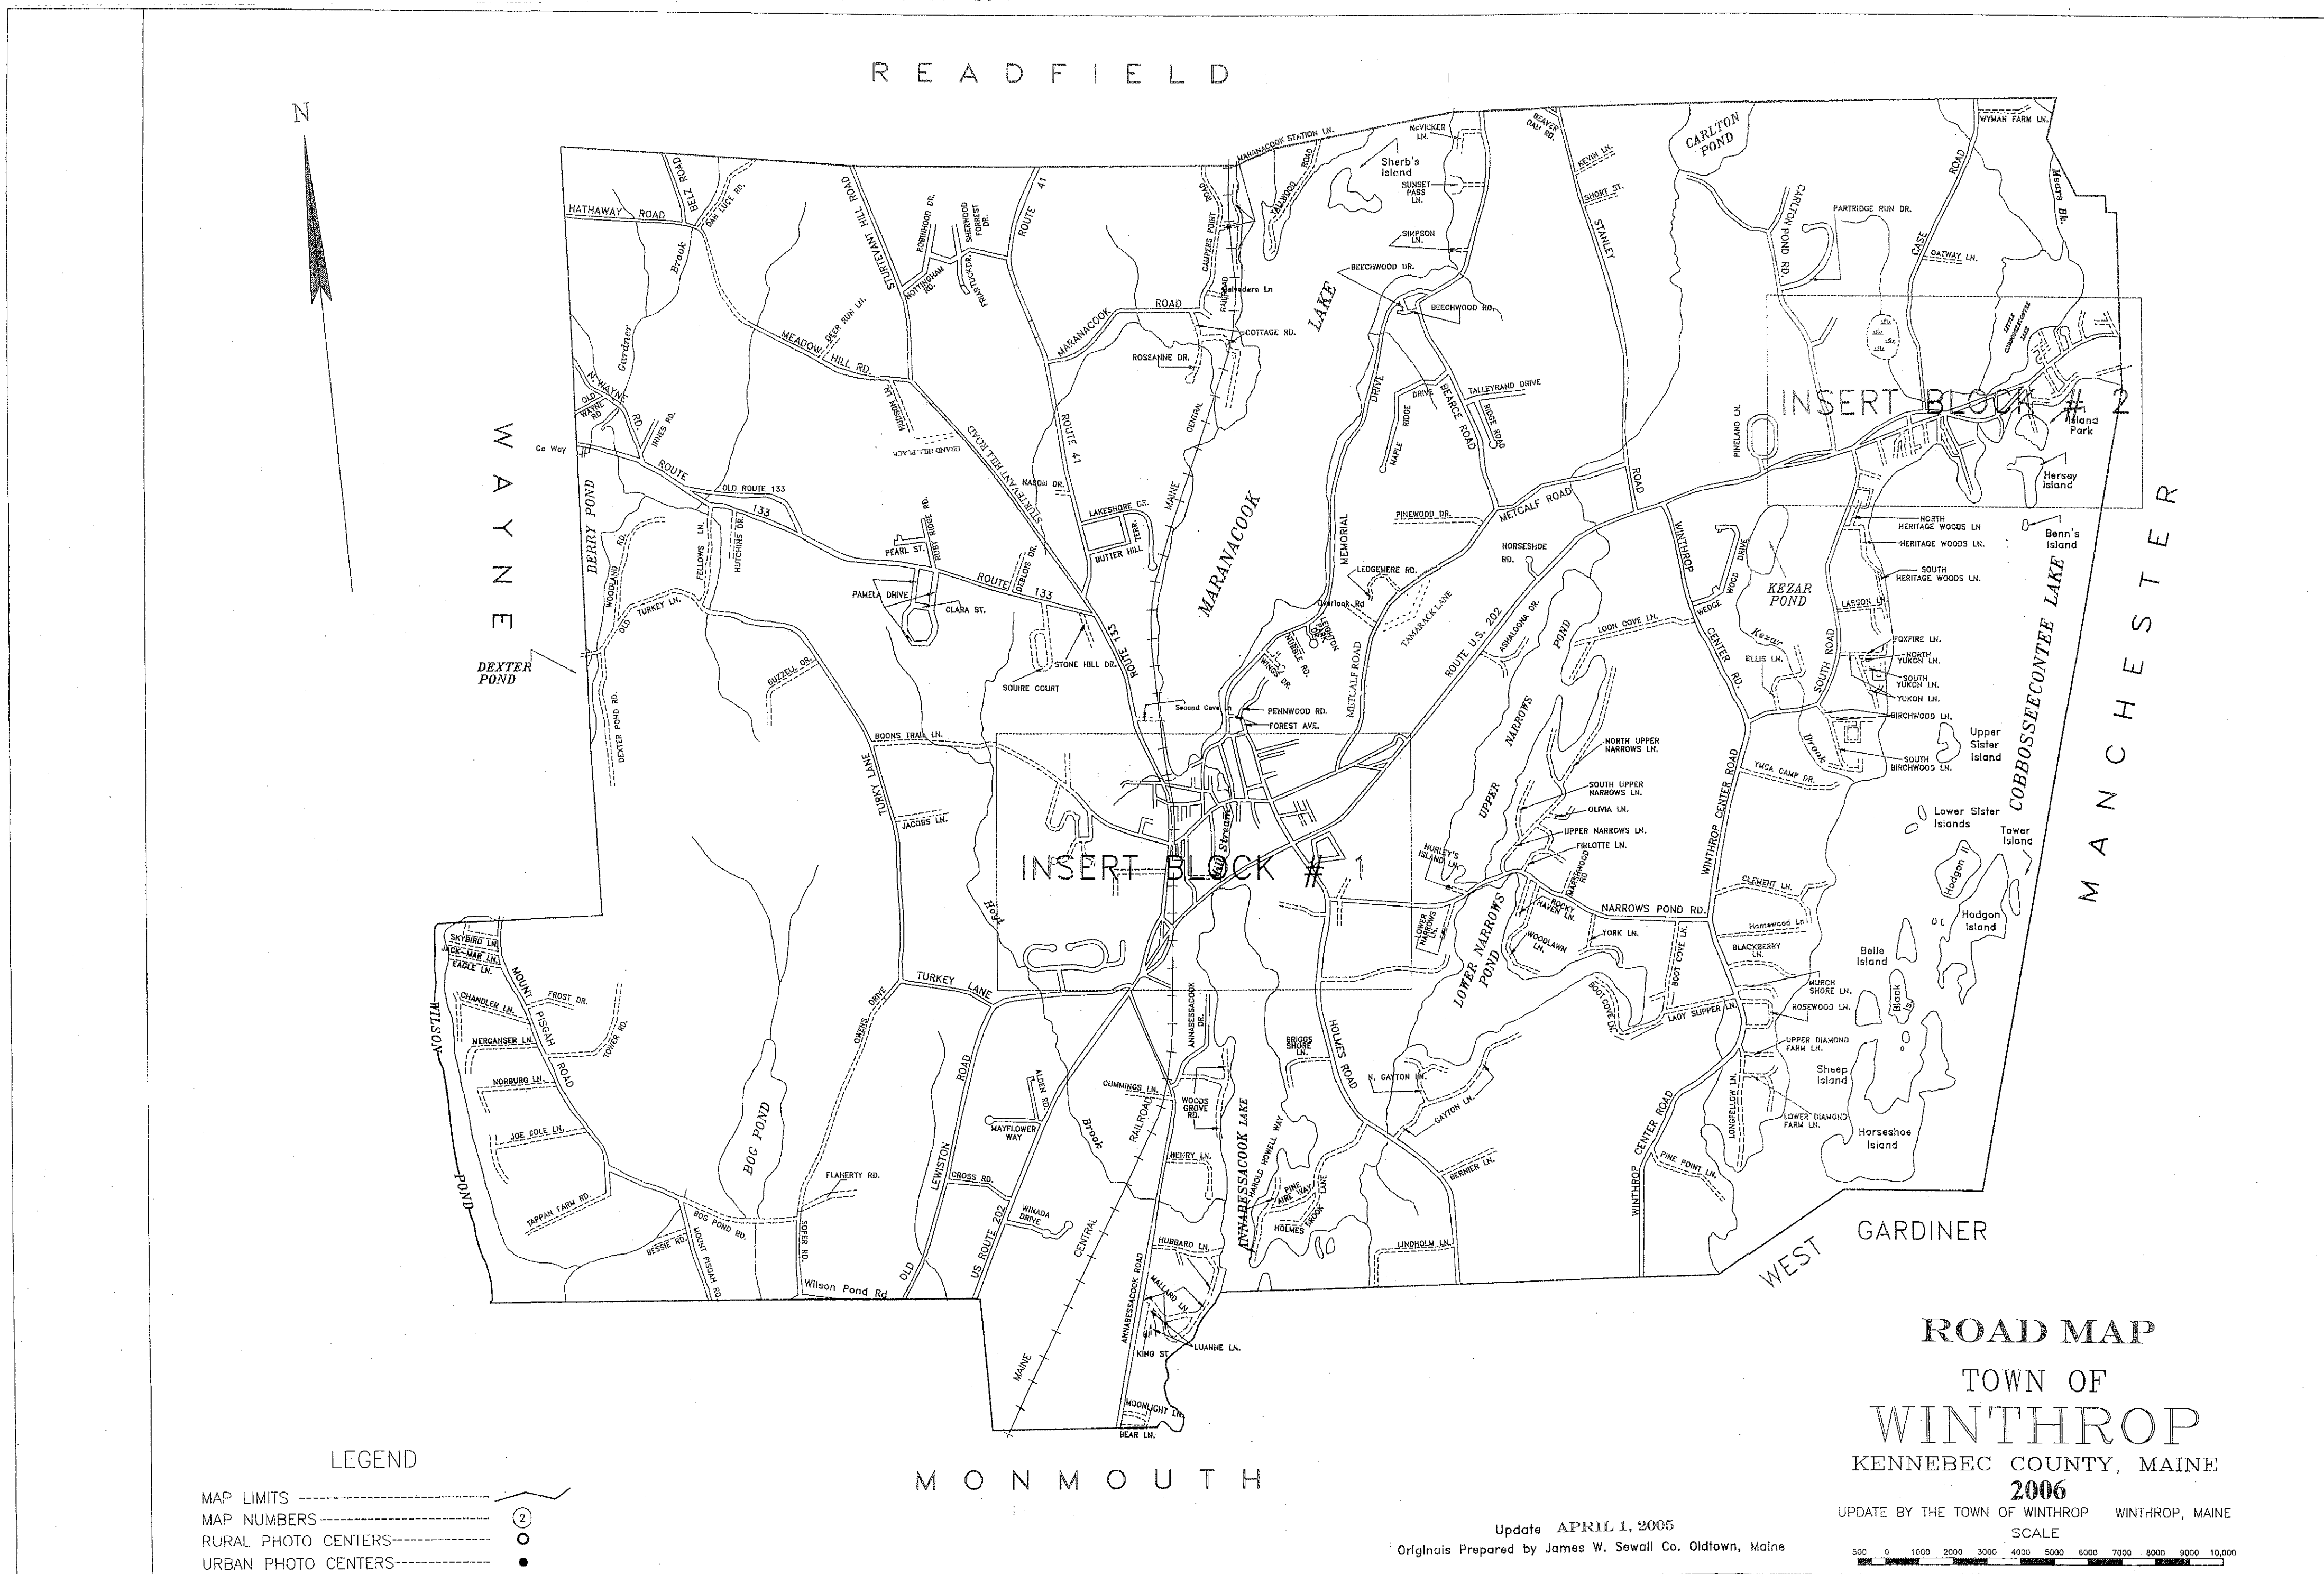

LEGEND

- MAP LIMITS -----
- MAP NUMBERS -----
- RURAL PHOTO CENTERS -----
- URBAN PHOTO CENTERS -----

ROAD MAP
TOWN OF
WINTHROP
KENNEBEC COUNTY, MAINE
2006

Update APRIL 1, 2005
Originals Prepared by James W. Sewall Co. Oldtown, Maine

UPDATE BY THE TOWN OF WINTHROP WINTHROP, MAINE
SCALE
500 0 1000 2000 3000 4000 5000 6000 7000 8000 9000 10,000