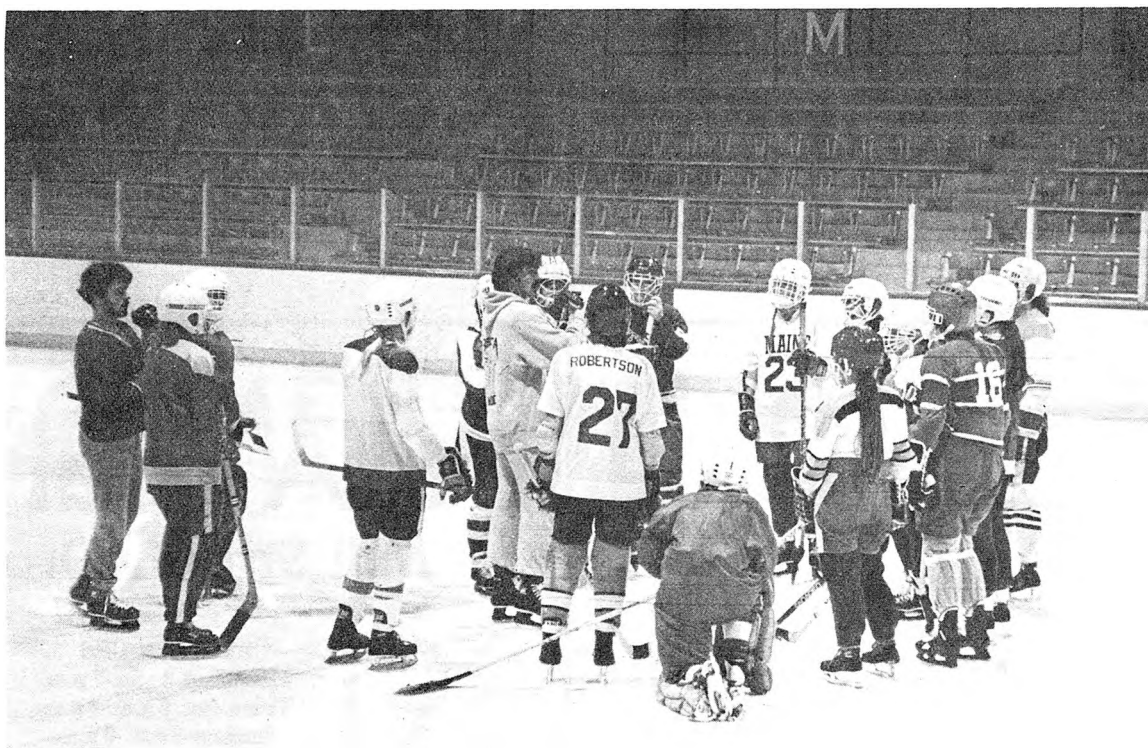

Coach: Michael Vigue, Waterville, ME.

Asst. Coach: Richard "Gidge" Veilleux

*Captain

WOMEN'S ICE HOCKEY
GAME SCHEDULE - 1980-1981

Sat.	Nov. 8		St. Stephens	7:30 PM
	Dec. 6		Colby	7:30 PM
Sat.	Jan. 11	at	Dartmouth	1:00 PM
Sat.	Jan. 17	at	Univ. of New Brunswick	1:30 PM
	Jan. 18	"	" " " "	4:00 PM
	Jan. 24	at	Colby	1:00 PM
	Jan. 26	at	St. Stephens	6:10 PM
	Jan. 31		St. Stephens	7:00 PM
	Feb. 14-15		First Annual Univ. of Maine Women's Ice Hockey Valentine's Day Tournament	
	Feb. 20	at	Bowdoin	7:00 PM
Sat.	Feb. 21		Bangor Daily news Benefit game	7:00 PM
	March 2	at	Boston College	7:30 PM