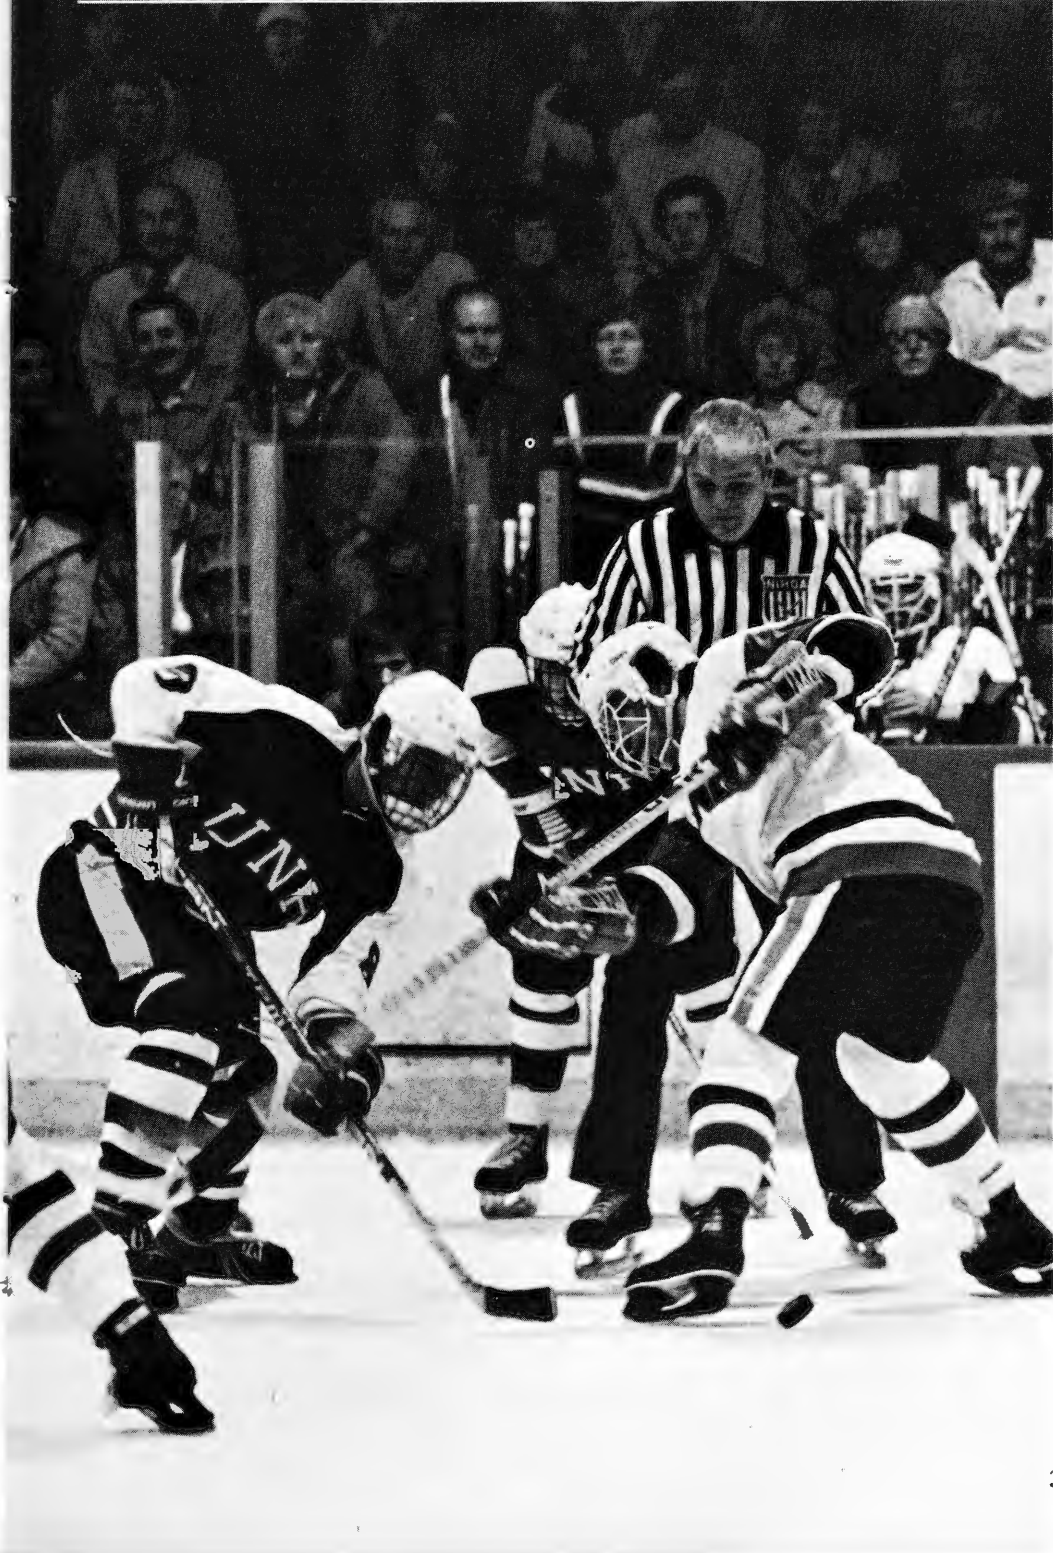

THE OPPONENTS