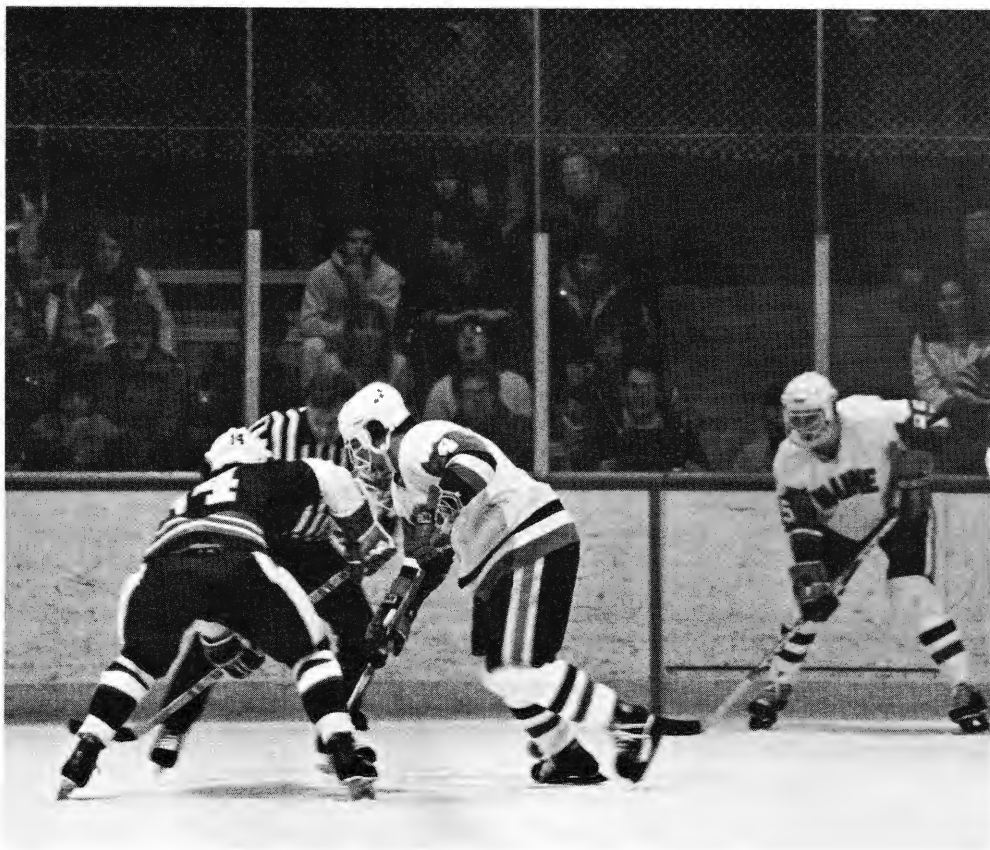

*ECAC Division I league game

UNIVERSITY OF MAINE AT ORONO HOCKEY

Editor: Drew Finnie
Photography: Jack Walas
Al Pelletier
Keith Dresser
Printing: University Print Shop
Contributor: Maureen Fox
Layout, artwork: Mike Mardosa