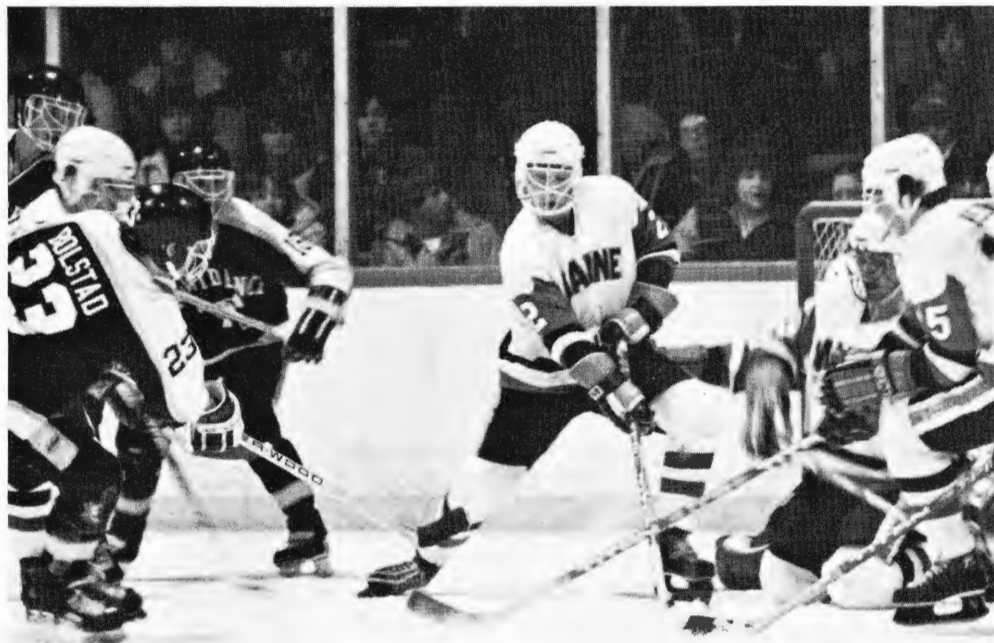

PLAYER PROFILES

KEN FARNOLI—D, Sr., 5-11, 197 Smithfield, RI

Kenneth S. Fagnoli—November 13, 1961—The only senior on this year's squad and captain of the '82-83 Bears, Ken is expected to lead the blue line corps for the season . . . an excellent skater with a strong shot . . . scored a pair of assists in the Auld Lang Syne Tournament last year, as well as two in Maine's upset victory over Colgate . . . scored his only goal in a 10-2 loss to Boston College . . . ranks 20th on the Black Bear scoring list . . . in his first collegiate game, Ken scored Maine's first goal of the season, and also added as assist (vs. St. Mary's) . . . tallied a game winner against New Brunswick his sophomore year, before missing the second half of the season because of academic difficulties . . . former All-State defenseman at Mt. St. Charles Academy . . . member of Tau Kappa Epsilon fraternity . . . Ken's hobbies include drawing and weightlifting . . . a physical education major . . . one of three sons of Edward and Rita Fagnoli. "Because we are young on defense, it is important for Ken to be a stabilizing influence. It is how well he plays defense that is vital to our team effort."—Semler.

SEASON	GP	G	A	PTS	PPG	SHG	GWG	PIM
Fr. 79-80	32	3	6	9	1	0	0	36
So. 80-81	18	2	5	7	0	0	1	32
Jr. 81-82	27	1	9	10	0	0	0	32
Career	77	6	20	26	1	0	1	100