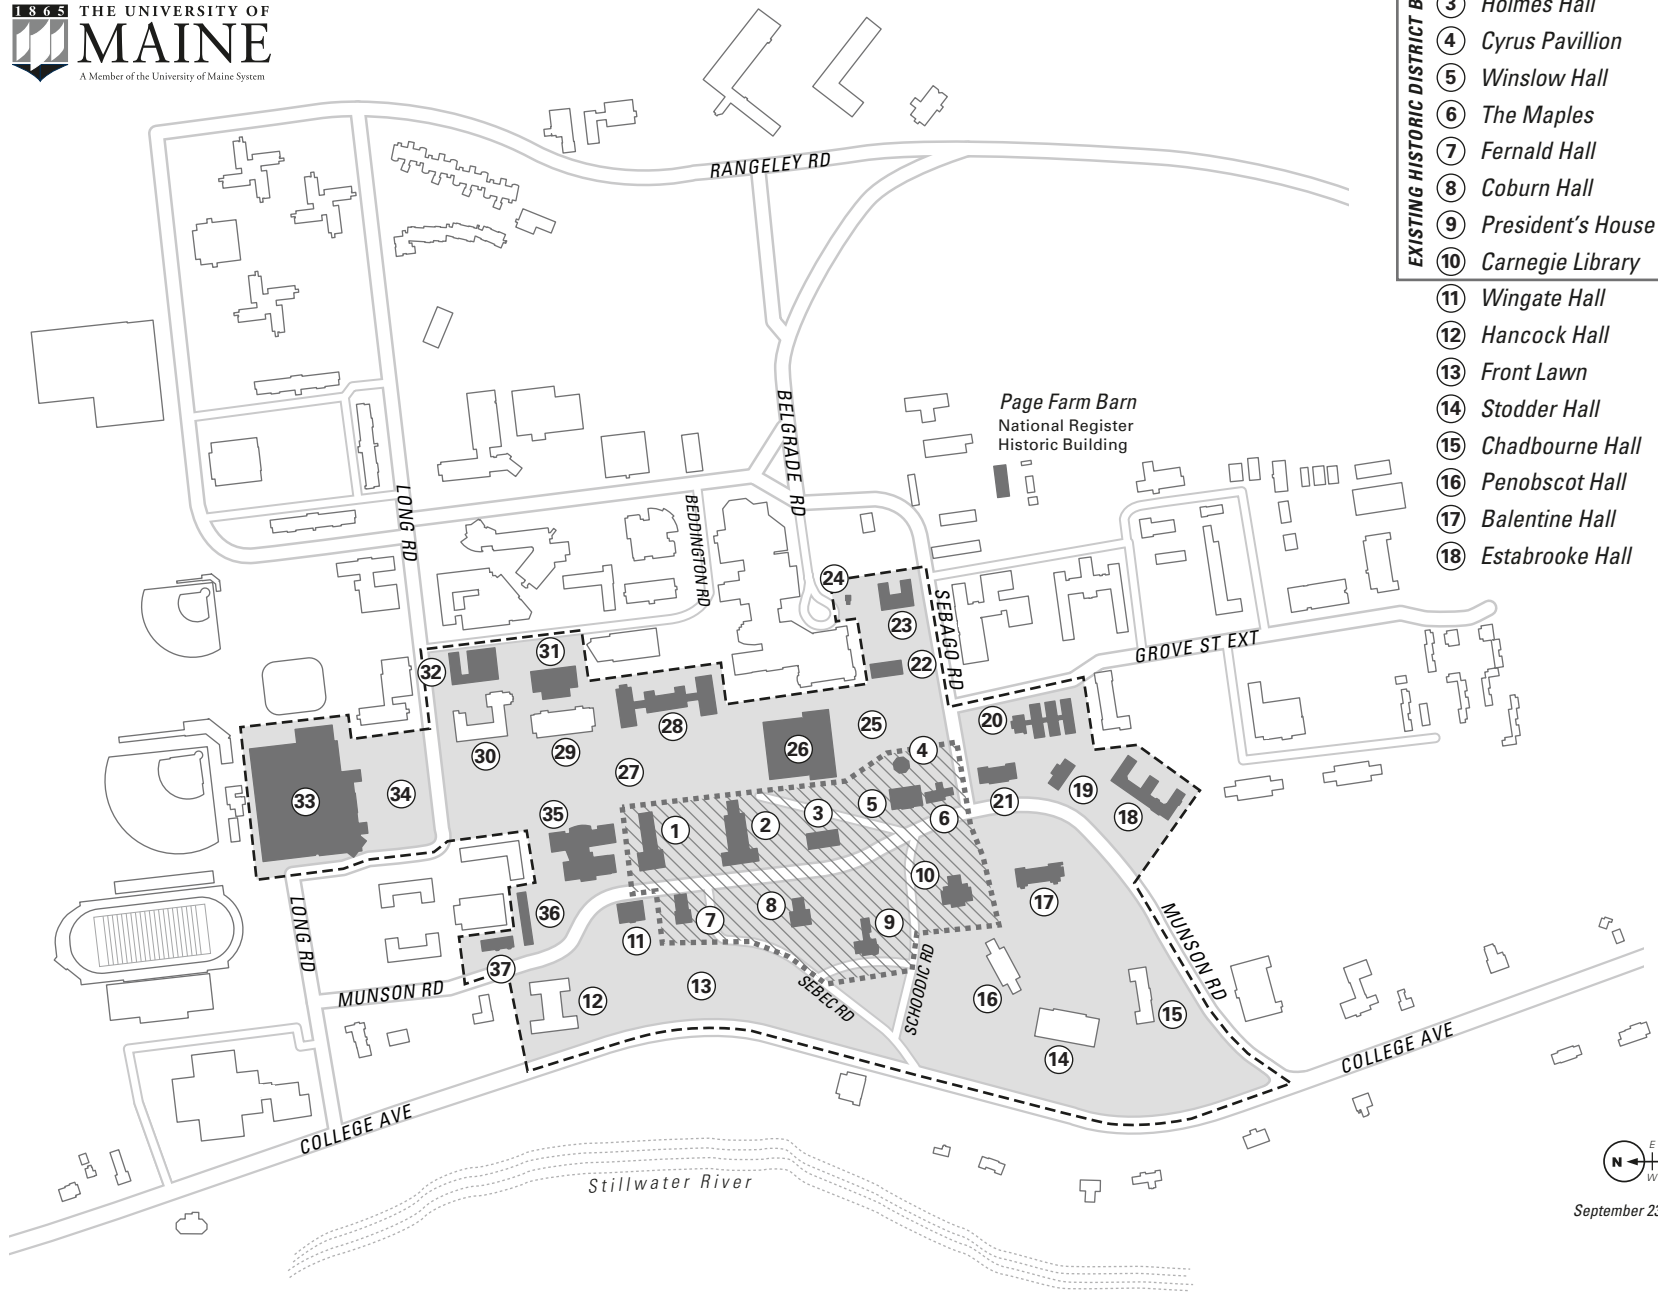

University of Maine Historic District Additional Documentation

Legend:

- | | | |
|---|---------------------|------------------------|
| EXISTING HISTORIC DISTRICT BUILDINGS | ① Lord Hall | ⑱ Colvin Hall |
| | ② Alumni Hall | ⑳ Clapp Greenhouse |
| | ③ Holmes Hall | ㉑ Merrill Hall |
| | ④ Cyrus Pavillion | ㉒ Rogers Hall |
| | ⑤ Winslow Hall | ㉓ Smith Hall |
| | ⑥ The Maples | ㉔ Jordan Observatory |
| | ⑦ Fernald Hall | ㉕ South Mall |
| | ⑧ Coburn Hall | ㉖ Fogler Library |
| | ⑨ President's House | ㉗ Campus Mall |
| | ⑩ Carnegie Library | ㉘ Stevens Hall |
| | ⑪ Wingate Hall | ㉙ Little Hall |
| | ⑫ Hancock Hall | ㉚ Boardman Hall |
| | ⑬ Front Lawn | ㉛ Crosby Lab |
| | ⑭ Stodder Hall | ㉜ Machine Tool Lab |
| | ⑮ Chadbourne Hall | ㉝ Memorial Gym |
| | ⑯ Penobscot Hall | ㉞ Memorial Lawn |
| | ⑰ Balentine Hall | ㉟ Aubert Hall |
| | ⑱ Estabrooke Hall | ㊱ Oak Hall |
| | | ㊲ Hannibal Hamlin Hall |
-
- Contributing Building
 - Non-contributing Building
 - Existing Historic District Boundary
 - Proposed Historic District Boundary