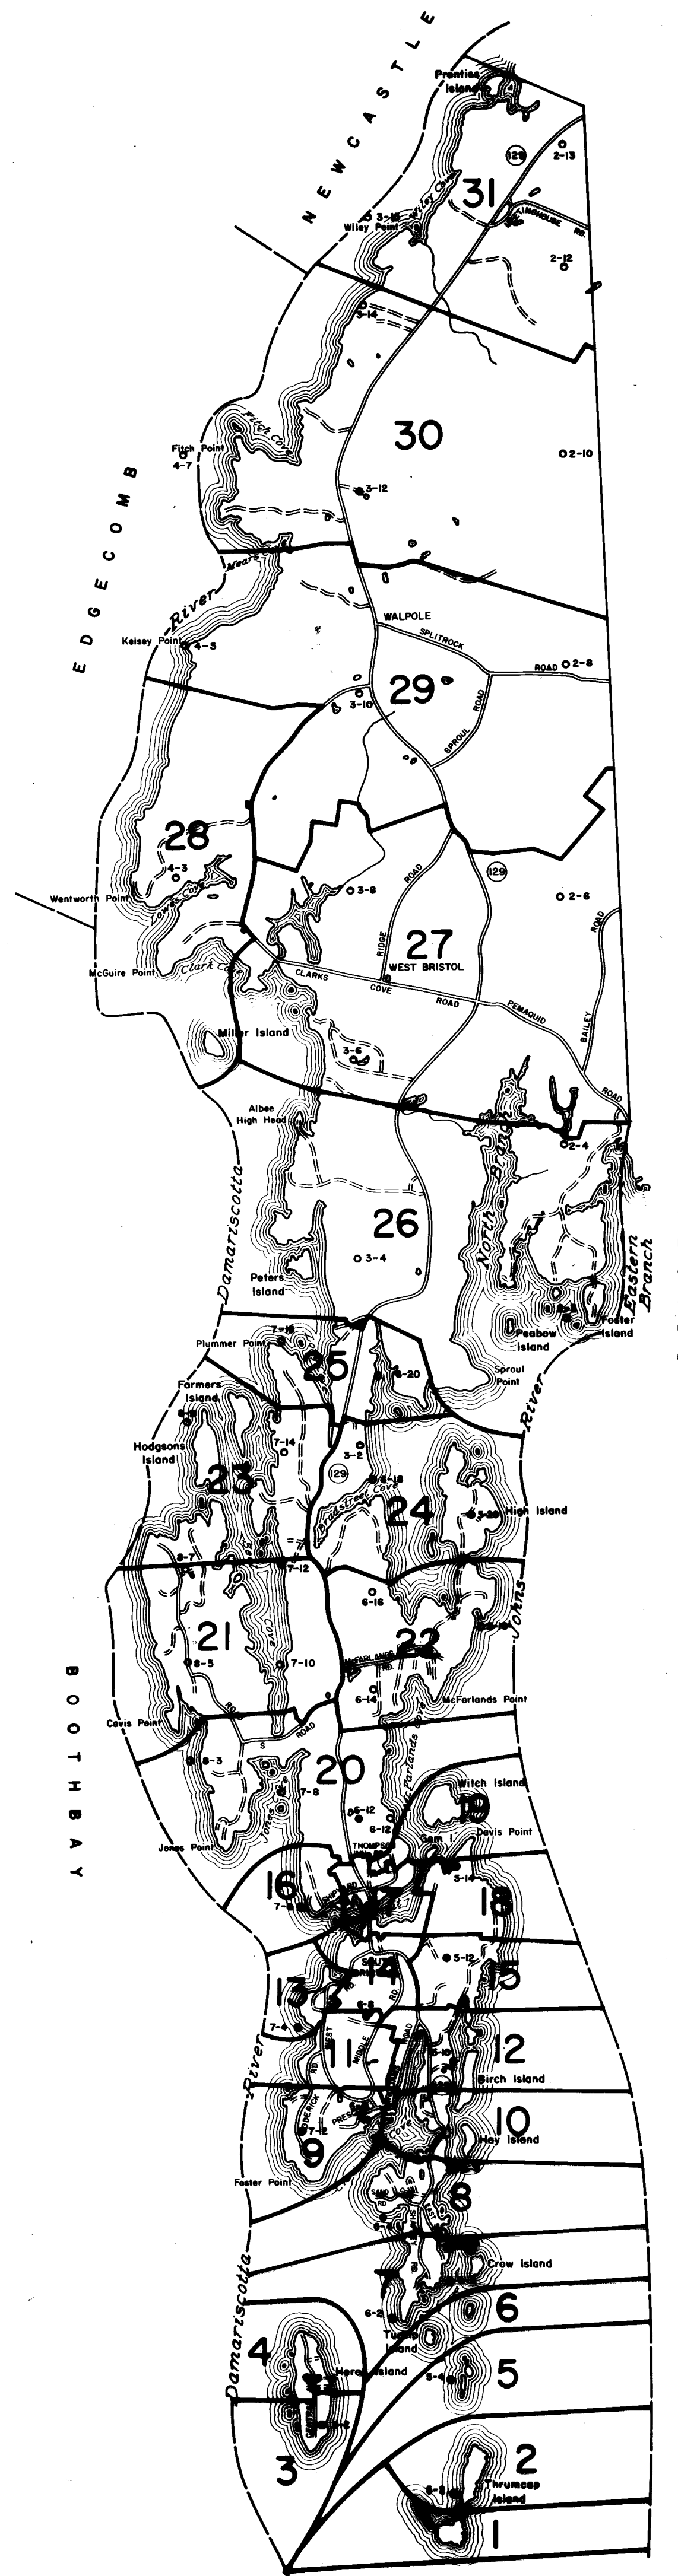

4-1-2013

Property Map Index, Town of South Bristol

James W. Sewall Company

Maine Coast Surveying

Follow this and additional works at: <https://digitalcommons.library.umaine.edu/towndocs>

Repository Citation

James W. Sewall Company and Maine Coast Surveying, "Property Map Index, Town of South Bristol" (2013). *Maine Town Documents*. 1002.

<https://digitalcommons.library.umaine.edu/towndocs/1002>

This Map is brought to you for free and open access by DigitalCommons@UMaine. It has been accepted for inclusion in Maine Town Documents by an authorized administrator of DigitalCommons@UMaine. For more information, please contact um.library.technical.services@maine.edu.

LEGEND
 ○ URBAN PHOTO CENTER
 ○ RURAL PHOTO CENTER
 — MAP LIMITS

REVISED
 Maine Coast Surveying
 Damariscotta, ME
 APRIL 1, 2013

PROPERTY MAP INDEX
 TOWN OF
SOUTH BRISTOL
 LINCOLN COUNTY, MAINE
 1977
 JAMES W. SEWELL COMPANY, OLD TOWN, MAINE
 SCALE
 0 100 200 300 400