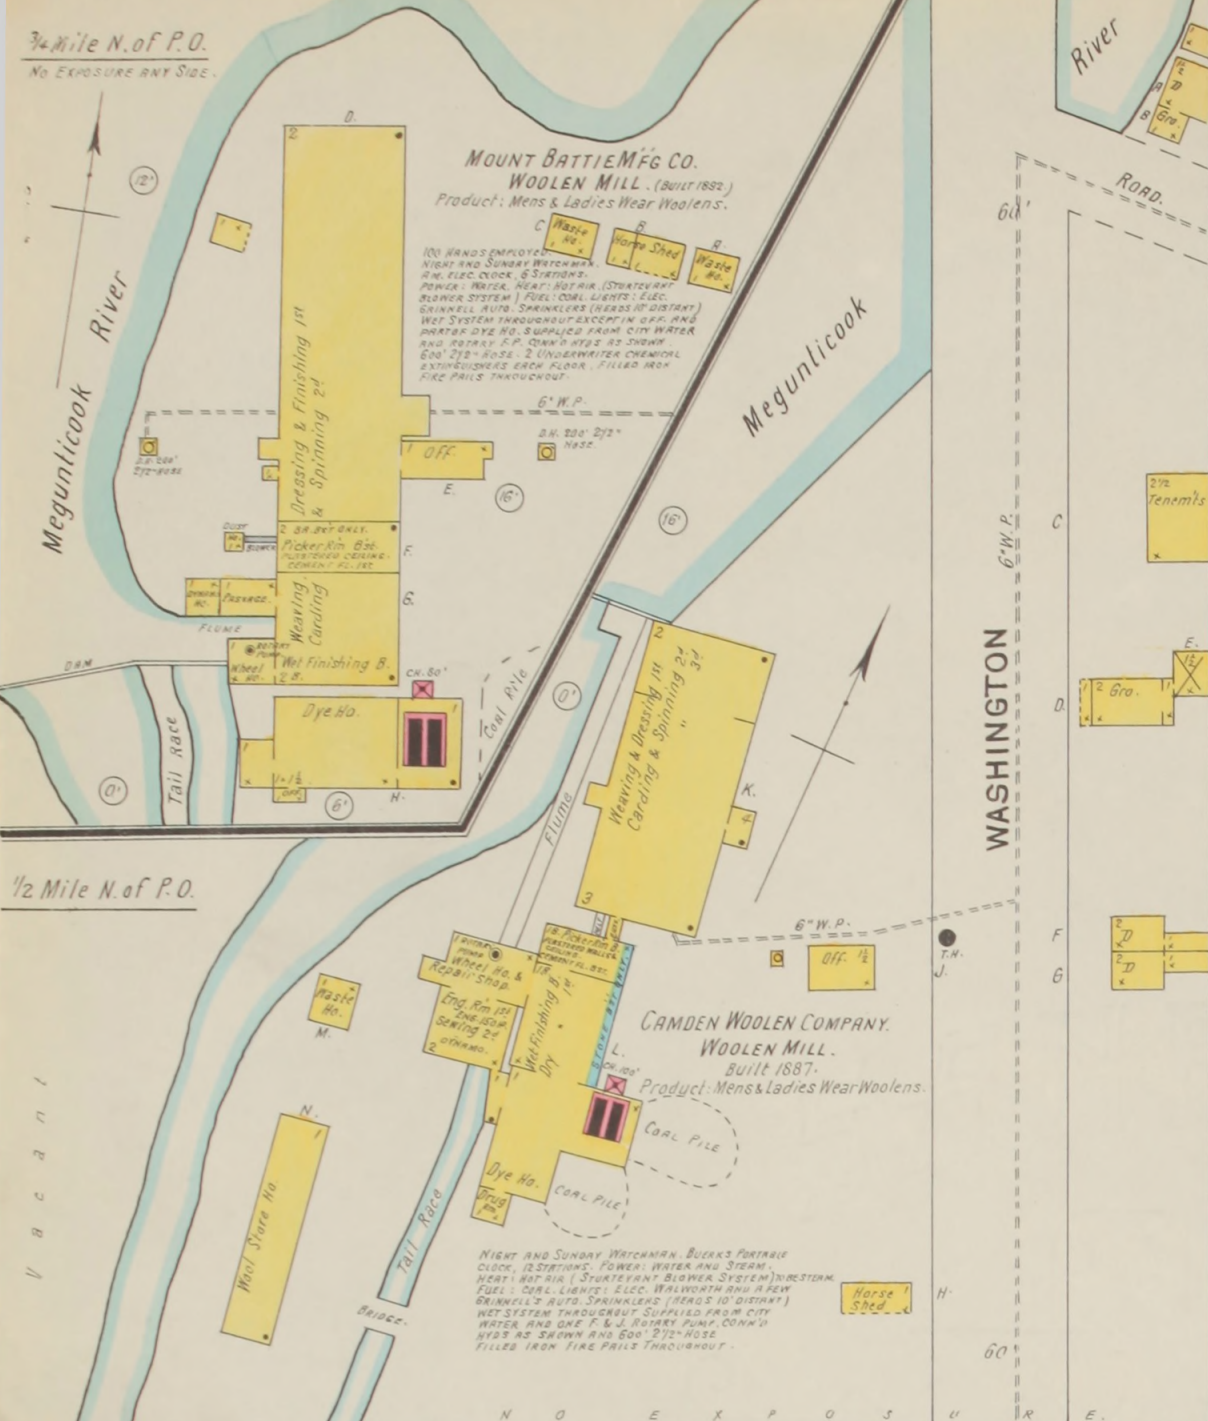

1904

Camden and Rockport, 1904

Sanborn Map Company

Follow this and additional works at: https://digitalcommons.library.umaine.edu/me_sanbornmaps

 Part of the [Geography Commons](#), and the [History Commons](#)

Recommended Citation

Sanborn Map Company, "Camden and Rockport, 1904" (1904). *Sanborn Maps of Maine*. 99.
https://digitalcommons.library.umaine.edu/me_sanbornmaps/99

This Book is brought to you for free and open access by DigitalCommons@UMaine. It has been accepted for inclusion in Sanborn Maps of Maine by an authorized administrator of DigitalCommons@UMaine. For more information, please contact um.library.technical.services@maine.edu.

INDEX.

For "ROCKPORT," see Sheets 5 & 6.

STREETS.

Atlantic	4
Bay View	3
Central	4
Chestnut	1-70 2
Commercial	2 & 4
Elm	1-19 2
"	3-20 4
"	21-41 3
"	42-65 3
Free	3
High	1 & 4
Knowlton	3
Main	4
Mechanic	1-18 4
"	19-54 3
Mountain	1-11 4
"	2-10 1
Pearl	3
Pleasant	1 & 6
Union Place	2
Washington	1-19 4
Wood	2-36 3

* Indicates only one side of Street shown.